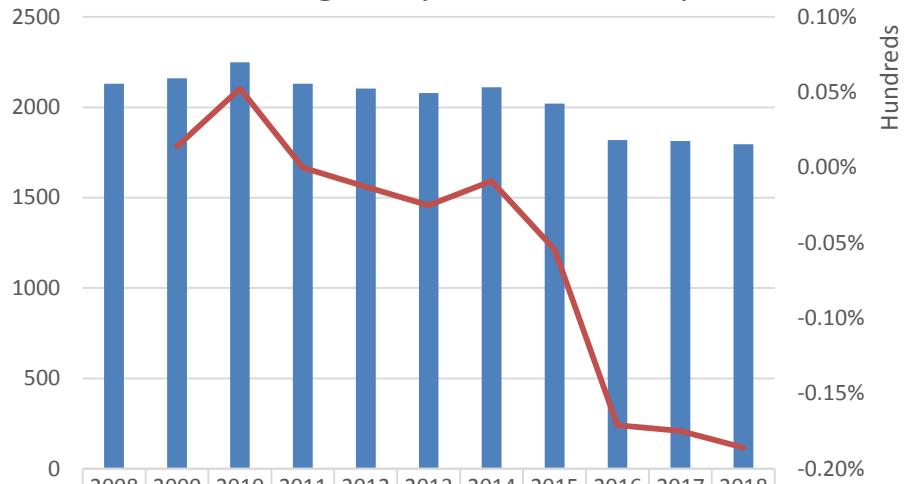

Years are  
Fiscal year.

2018 not  
complete.

### Annual Average Daily Incarcerated Population

■ Annual Avg Daily Population	2008	2009	2010	2011	2012	2013	2014	2015	2016	2017	2018
— Change from 2008		1%	5%	0%	-1%	-3%	-1%	-5%	-17%	-17%	-19%

■ Annual Avg Daily Population      — Change from 2008